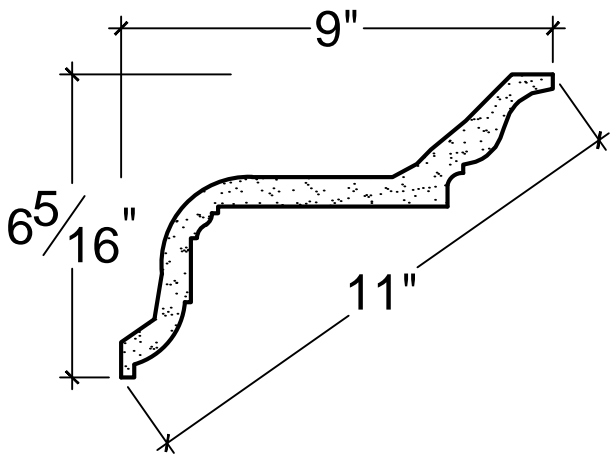

SCALE: 3" = 1'

SCALE: 3" = 1'

SCALE: 3" = 1'

67 Steuben Street  
Brooklyn, NY 11205  
P 718.534.7000  
F 718.534.7040  
www.decocraftusa.com

Design Copyright © Deco Craft USA Inc. 2010. All rights reserved

NAME:

**CROWN**

ITEM#

**506-171A**

MATERIAL:

**PLASTER**

HEIGHT:

6.5/16"

PROJECTION:

9"

FACE:

11"

REPEAT:

N/A

LENGTH:

96"