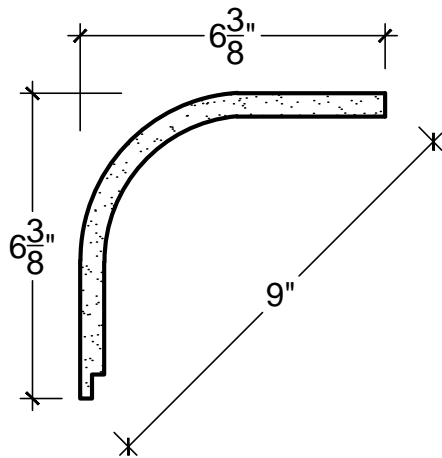

SCALE: 3" = 1'-0"

SCALE: 3" = 1'-0"

SCALE: 3" = 1'-0"

67 Steuben Street
 Brooklyn, NY 11205
 P 718.534.7000
 F 718.534.7040
 www.decocraftusa.com

Design Copyright © Deco Craft USA Inc.2010.All rights reserved

NAME:

COVE

ITEM#

DC506-160

MATERIAL:

PLASTER

HEIGHT:

6. 3/8"

PROJECTION:

6. 3/8"

FACE:

9"

REPEAT:

N/A

LENGTH:

96"