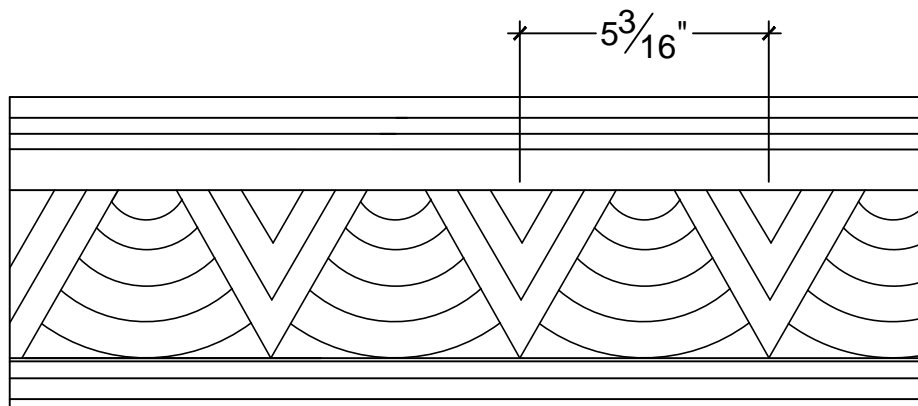

SCALE: 3" = 1'

SCALE: 3" = 1'

SCALE: 3" = 1'

67 Steuben Street  
 Brooklyn, NY 11205  
 P 718.534.7000  
 F 718.534.7040  
 www.decocraftusa.com

Design Copyright © Deco Craft USA Inc.2010.All rights reserved

NAME:

**CORNICE**

ITEM#

**DC506-159**

MATERIAL:

**PLASTER**

HEIGHT:

6. 7/16"

PROJECTION:

2. 3/4"

FACE:

7. 1/16"

REPEAT:

5. 3/16"

LENGTH:

96"