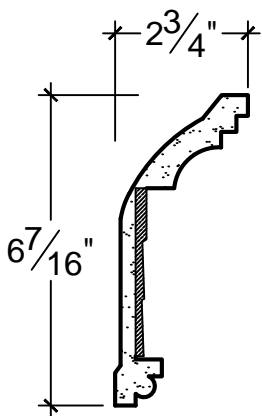

SCALE: 3" = 1'

SCALE: 3" = 1'

SCALE: 3" = 1'

67 Steuben Street  
 Brooklyn, NY 11205  
 P 718.534.7000  
 F 718.534.7040  
 www.decocraftusa.com

Design Copyright © Deco Craft USA Inc.2010.All rights reserved

NAME:

**CORNICE**

ITEM#

**DC506-159**

MATERIAL:

**PLASTER**

HEIGHT:

6. 7/16"

PROJECTION:

2. 3/4"

FACE:

7. 1/16"

REPEAT:

5. 3/16"

LENGTH:

96"