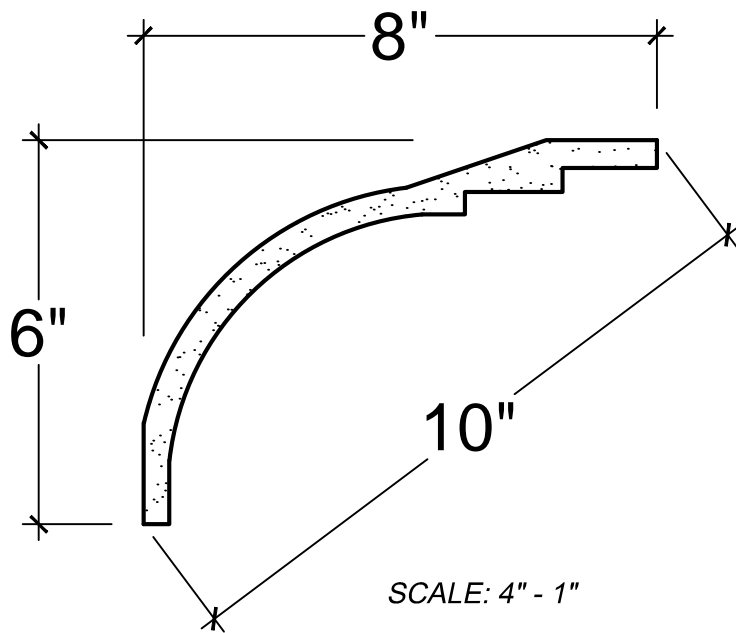

SCALE: 4" - 1"

SCALE: 4" - 1"

SCALE: 4" - 1"

67 Steuben Street  
 Brooklyn, NY 11205  
 P 718.534.7000  
 F 718.534.7040  
 www.decocraftusa.com

Design Copyright © Deco Craft USA Inc.2010.All rights reserved

NAME:

**COVE**

ITEM#

**DC506-157**

MATERIAL:

**PLASTER**

HEIGHT:

6"

PROJECTION:

8"

FACE:

10"

REPEAT:

N/A

LENGTH:

96"