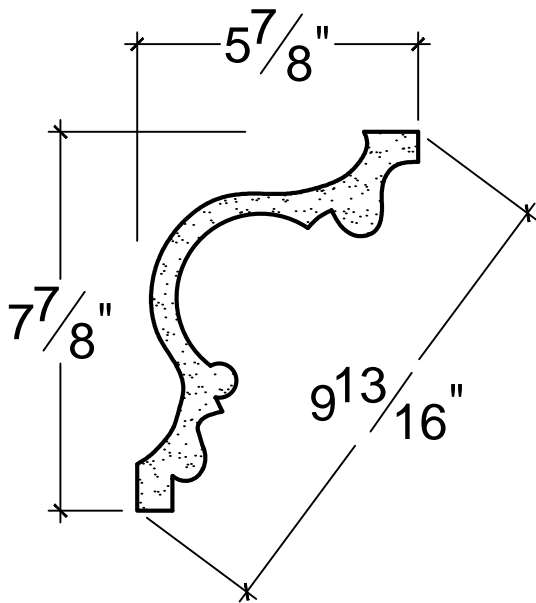

SCALE: 3" = 1'

SCALE: 3" = 1'

SCALE: 3" = 1'

67 Steuben Street
 Brooklyn, NY 11205
 P 718.534.7000
 F 718.534.7040
 www.decocraftusa.com

Design Copyright © Deco Craft USA Inc. 2010. All rights reserved

NAME:

COVE

ITEM#

DC506-156

MATERIAL:

PLASTER

HEIGHT:

7. 7/8"

PROJECTION:

5. 7/8"

FACE:

9. 13/16"

REPEAT:

N/A

LENGTH:

96"