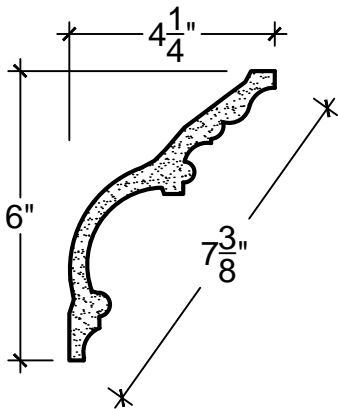

SCALE: 3" = 1'-0"

SCALE: 3" = 1'-0"

SCALE: 3" = 1'-0"

67 Steuben Street
 Brooklyn, NY 11205
 P 718.534.7000
 F 718.534.7040
 www.decocraftusa.com

Design Copyright © Deco Craft USA Inc.2010.All rights reserved

NAME:

COVE

ITEM#

DC506-143

MATERIAL:

PLASTER

HEIGHT:

6"

PROJECTION:

4. 1/4"

FACE:

7. 3/8"

REPEAT:

N/A

LENGTH:

96"