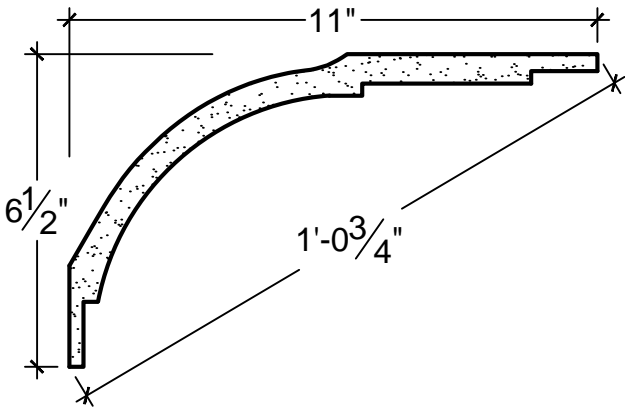

SCALE: 3" = 1'

SCALE: 3" = 1'

SCALE: 3" = 1'

67 Steuben Street
 Brooklyn, NY 11205
 P 718.534.7000
 F 718.534.7040
 www.decocraftusa.com

Design Copyright © Deco Craft USA Inc.2010.All rights reserved

NAME:

COVE

ITEM#

DC506-129

MATERIAL:

PLASTER

HEIGHT:

6. 1/2"

PROJECTION:

11"

FACE:

1'- 0. 3/4"

REPEAT:

N/A

LENGTH:

96"