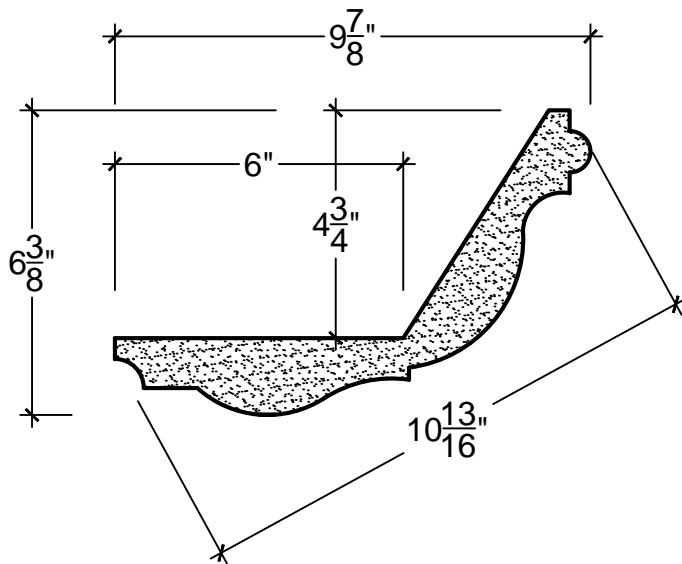

SCALE: 3" = 1'

SCALE: 3" = 1'

SCALE: 3" = 1'

67 Steuben Street
 Brooklyn, NY 11205
 P 718.534.7000
 F 718.534.7040
 www.decocraftusa.com

Design Copyright © Deco Craft USA Inc.2010.All rights reserved

NAME:

COVE LIGHTING

ITEM#

DC506-122

MATERIAL:

PLASTER

HEIGHT:

6. 3/8"

PROJECTION:

9. 7/8"

FACE:

10. 13/16"

REPEAT:

N/A

LENGTH:

96"