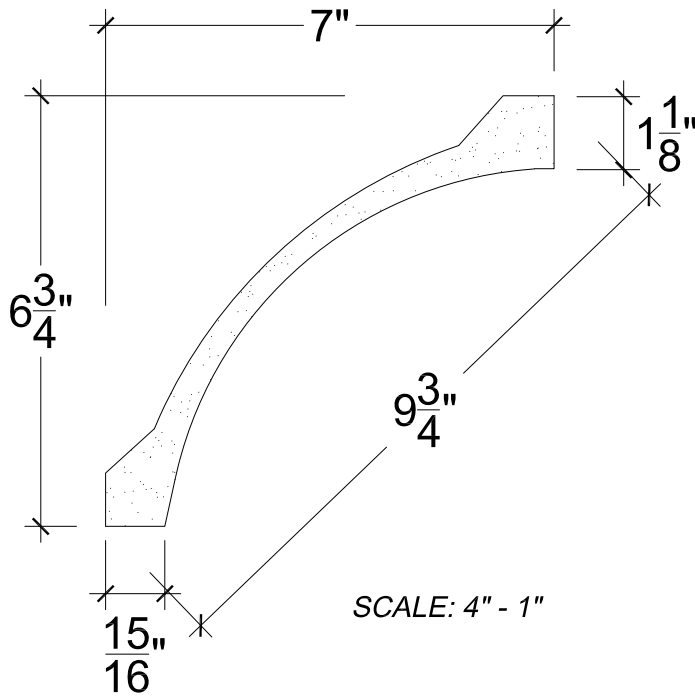

SCALE: 4" - 1"

SCALE: 4" - 1"

SCALE: 4" - 1"

67 Steuben Street
 Brooklyn, NY 11205
 P 718.534.7000
 F 718.534.7040
 www.decocraftusa.com

Design Copyright © Deco Craft USA Inc.2010.All rights reserved

NAME:

COVE

ITEM#

DC506-121C

MATERIAL:

PLASTER

HEIGHT:

6. 3/4"

PROJECTION:

7"

FACE:

9. 3/4"

REPEAT:

N/A

LENGTH:

96"