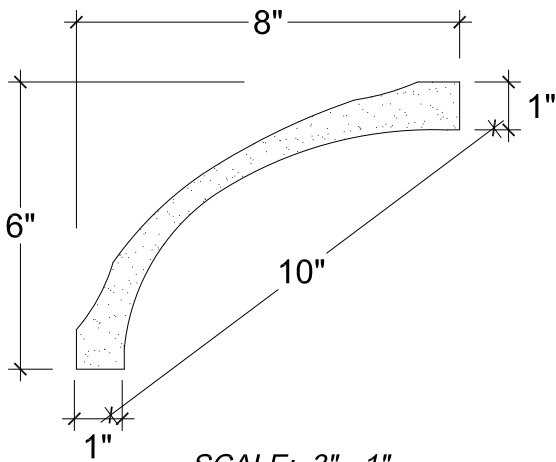

SCALE: 3" - 1"

SCALE: 3" - 1"

SCALE: 3" - 1"

67 Steuben Street  
 Brooklyn, NY 11205  
 P 718.534.7000  
 F 718.534.7040  
 www.decocraftusa.com

Design Copyright © Deco Craft USA Inc. 2010. All rights reserved

NAME:

**COVE**

ITEM#

**DC506-121B**

MATERIAL:

**PLASTER**

HEIGHT:

6"

PROJECTION:

8"

FACE:

10"

REPEAT:

N/A

LENGTH:

96"