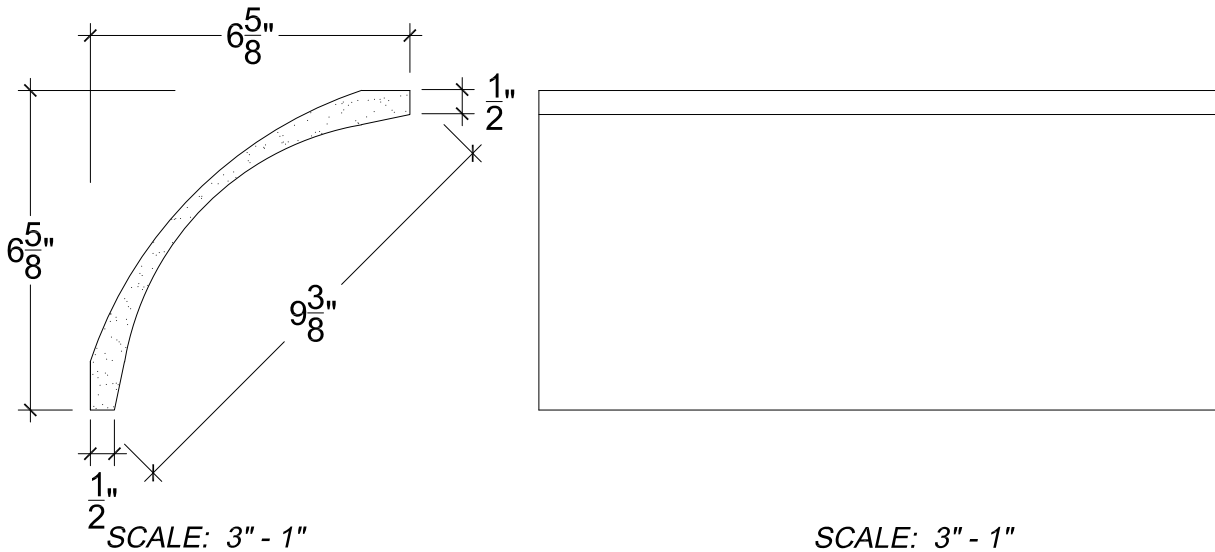

SCALE: 3" - 1"

SCALE: 3" - 1"

SCALE: 3" - 1"

67 Steuben Street
 Brooklyn, NY 11205
 P 718.534.7000
 F 718.534.7040
 www.decocraftusa.com

Design Copyright © Deco Craft USA Inc.2010.All rights reserved

NAME:

COVE

ITEM#

DC506-121A

MATERIAL:

PLASTER

HEIGHT:

6. 5/8"

PROJECTION:

6. 5/8"

FACE:

9. 3/8"

REPEAT:

N/A

LENGTH:

96"