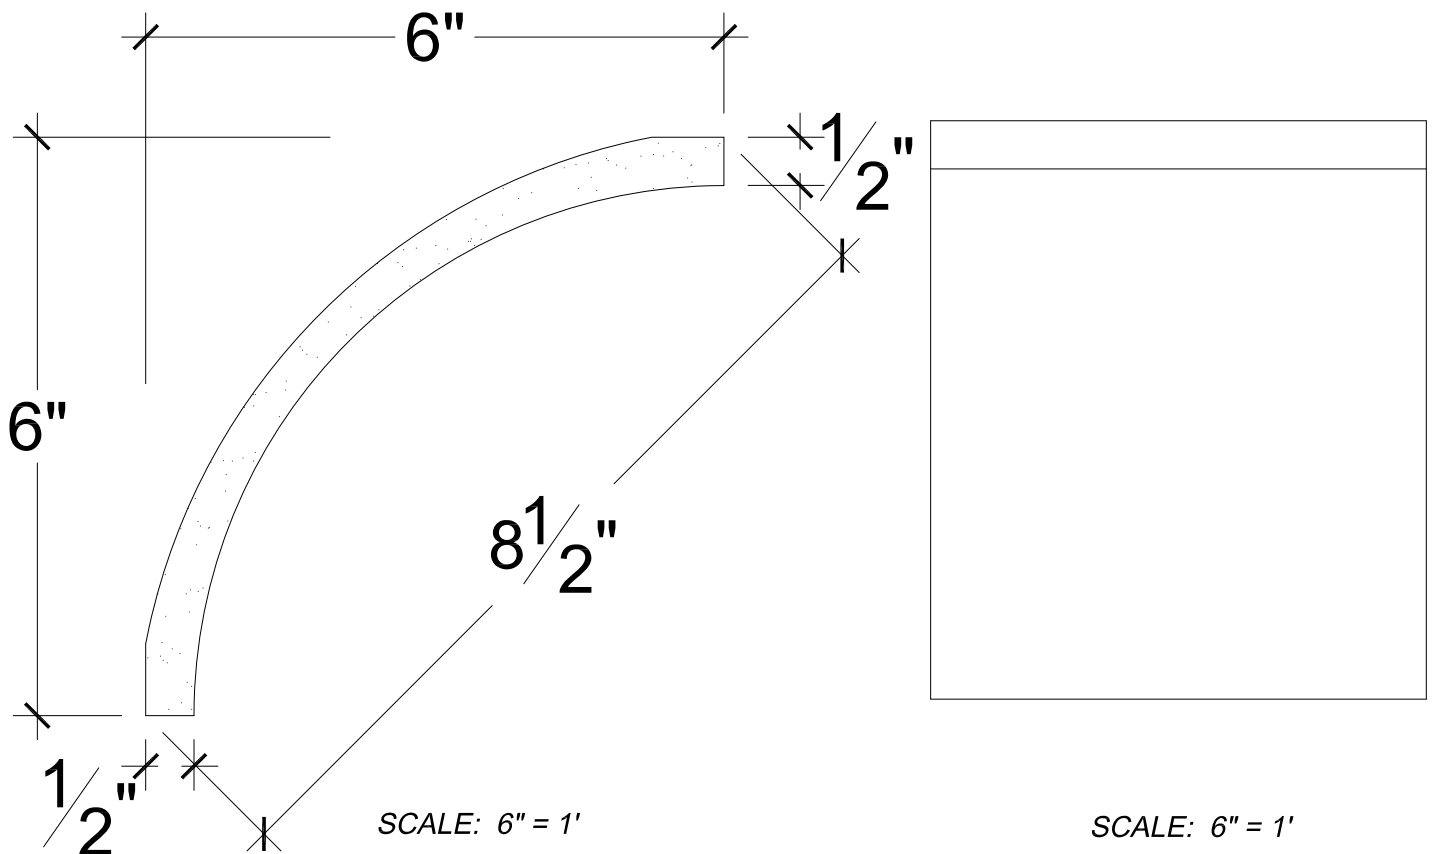

SCALE: 6" = 1'

SCALE: 6" = 1'

SCALE: 6" = 1'

67 Steuben Street
 Brooklyn, NY 11205
 P 718.534.7000
 F 718.534.7040
 www.decocraftusa.com

Design Copyright © Deco Craft USA Inc. 2010. All rights reserved

NAME:

COVE

ITEM#

DC506-121

MATERIAL:

PLASTER

HEIGHT:

6"

PROJECTION:

6"

FACE:

8. 1/2"

REPEAT:

N/A

LENGTH:

96"