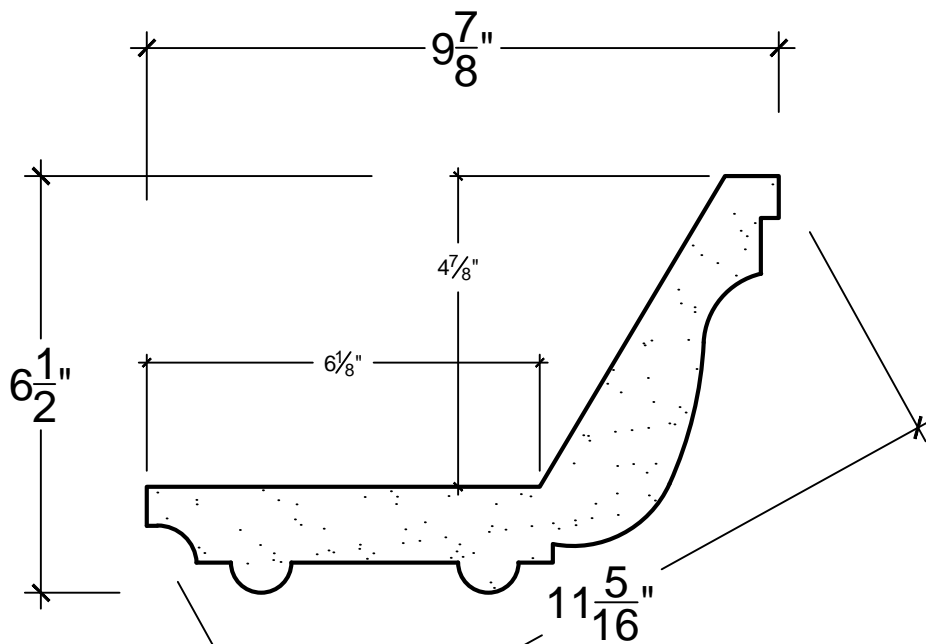

SCALE: 4" - 1"

SCALE: 4" - 1"

SCALE: 4" - 1"

67 Steuben Street  
 Brooklyn, NY 11205  
 P 718.534.7000  
 F 718.534.7040  
 www.decocraftusa.com

Design Copyright © Deco Craft USA Inc.2010.All rights reserved

NAME:

**COVE LIGHTING**

ITEM#

**DC506-115**

MATERIAL:

**PLASTER**

HEIGHT:

6. 1/2"

PROJECTION:

9. 7/8"

FACE:

11. 5/16"

REPEAT:

N/A

LENGTH:

96"