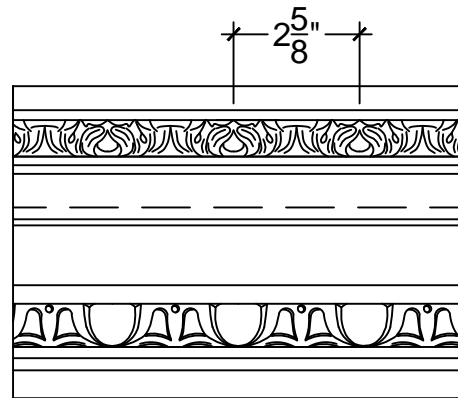

SCALE: 3" = 1'

SCALE: 3" = 1'

SCALE: 3" = 1'

67 Steuben Street  
 Brooklyn, NY 11205  
 P 718.534.7000  
 F 718.534.7040  
 www.decocraftusa.com

Design Copyright © Deco Craft USA Inc.2010.All rights reserved

NAME:	<b>CROWN</b>	HEIGHT:	6. 1/2"
ITEM#	<b>DC506-107</b>	PROJECTION:	9"
MATERIAL:	<b>PLASTER</b>	FACE:	11. 1/8"
		REPEAT:	2. 5/8"
		LENGTH:	96"