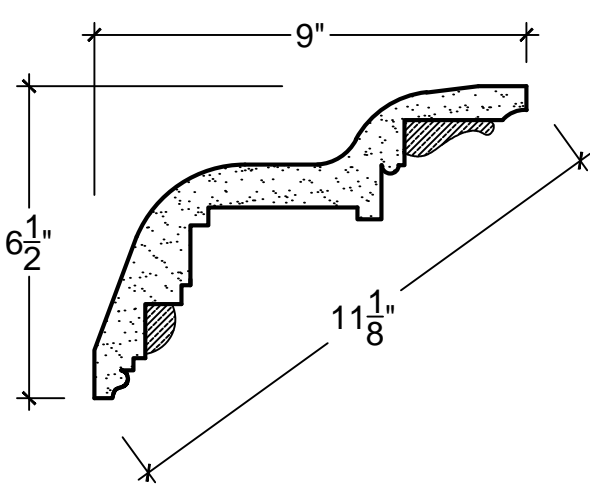

SCALE: 3" = 1'

SCALE: 3" = 1'

SCALE: 3" = 1'

67 Steuben Street  
 Brooklyn, NY 11205  
 P 718.534.7000  
 F 718.534.7040  
 www.decocraftusa.com

Design Copyright © Deco Craft USA Inc.2010.All rights reserved

NAME:	<b>CROWN</b>	HEIGHT:	6. 1/2"
ITEM#	<b>DC506-107</b>	PROJECTION:	9"
MATERIAL:	<b>PLASTER</b>	FACE:	11. 1/8"
		REPEAT:	2. 5/8"
		LENGTH:	96"