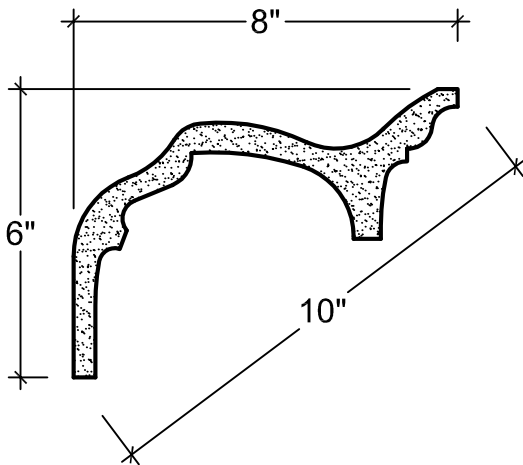

SCALE: 3" = 1'

SCALE: 3" = 1'

SCALE: 3" = 1'

67 Steuben Street
 Brooklyn, NY 11205
 P 718.534.7000
 F 718.534.7040
 www.decocraftusa.com

Design Copyright © Deco Craft USA Inc. 2010. All rights reserved

NAME:

CROWN

ITEM#

DC506-096

MATERIAL:

PLASTER

HEIGHT:

6"

PROJECTION:

8"

FACE:

10"

REPEAT:

N/A

LENGTH:

96"