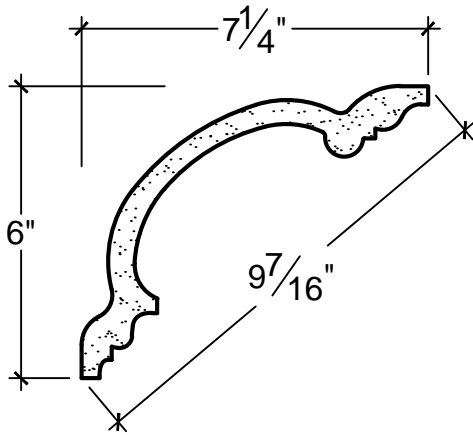

SCALE: 3" = 1'

SCALE: 3" = 1'

SCALE: 3" = 1'

67 Steuben Street
 Brooklyn, NY 11205
 P 718.534.7000
 F 718.534.7040
 www.decocraftusa.com

Design Copyright © Deco Craft USA Inc. 2010. All rights reserved

NAME:

COVE

ITEM#

DC506-067

MATERIAL:

PLASTER

HEIGHT:

6"

PROJECTION:

7. 1/4"

FACE:

9. 7/16"

REPEAT:

N/A

LENGTH:

96"