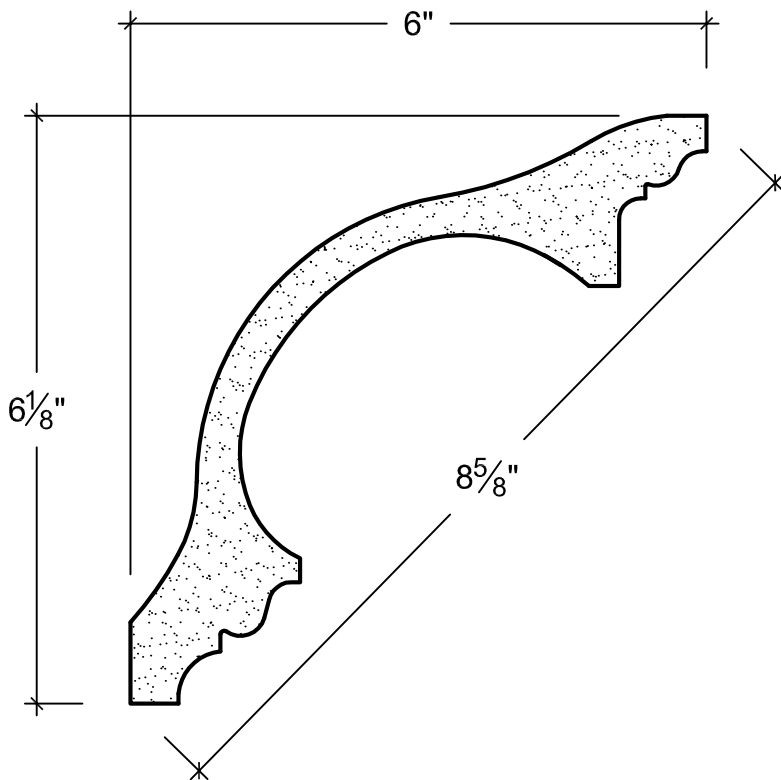

SCALE: 6" = 1'

SCALE: 6" = 1'

SCALE: 6" = 1'

67 Steuben Street
 Brooklyn, NY 11205
 P 718.534.7000
 F 718.534.7040
 www.decocraftusa.com

Design Copyright © Deco Craft USA Inc.2010.All rights reserved

NAME:

CROWN

ITEM#

DC506-066

MATERIAL:

PLASTER

HEIGHT:

6-1/8"

PROJECTION:

6"

FACE:

8-5/8"

REPEAT:

N/A

LENGTH:

96"