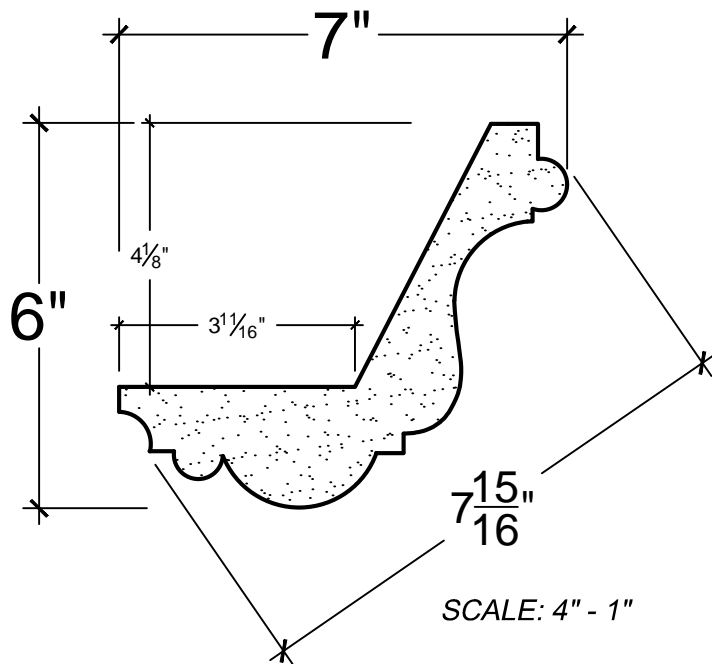

SCALE: 4" - 1"

SCALE: 4" - 1"

SCALE: 4" - 1"

67 Steuben Street
 Brooklyn, NY 11205
 P 718.534.7000
 F 718.534.7040
 www.decocraftusa.com

Design Copyright © Deco Craft USA Inc.2010.All rights reserved

NAME:	COVE LIGHTING	HEIGHT:	6"
ITEM#	DC506-065	PROJECTION:	7"
MATERIAL:	PLASTER	FACE:	7. 15/16"
		REPEAT:	N/A
		LENGTH:	96"