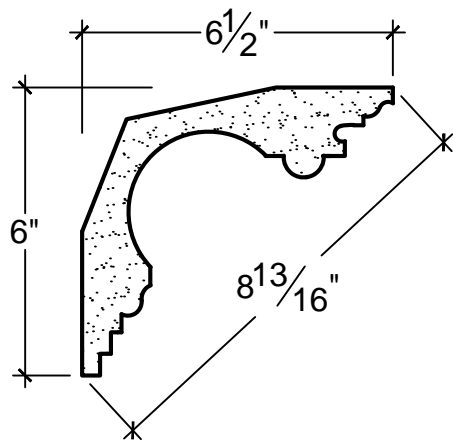

SCALE: 3" = 1'

SCALE: 3" = 1'

SCALE: 3" = 1'

67 Steuben Street
 Brooklyn, NY 11205
 P 718.534.7000
 F 718.534.7040
 www.decocraftusa.com

Design Copyright © Deco Craft USA Inc.2010.All rights reserved

NAME:

COVE

ITEM#

DC506-063

MATERIAL:

PLASTER

HEIGHT:

6"

PROJECTION:

6. 1/2"

FACE:

8. 13/16"

REPEAT:

N/A

LENGTH:

96"