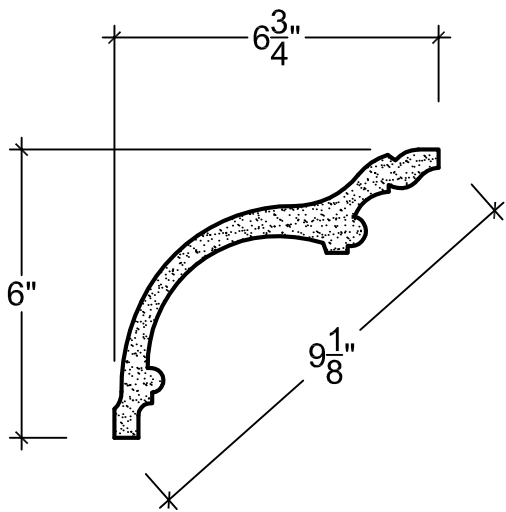

SCALE: 3" = 1'

SCALE: 3" = 1'

SCALE: 3" = 1'

67 Steuben Street
 Brooklyn, NY 11205
 P 718.534.7000
 F 718.534.7040
 www.decocraftusa.com

Design Copyright © Deco Craft USA Inc. 2010. All rights reserved

NAME:

CROWN

ITEM#

DC506-058

MATERIAL:

PLASTER

HEIGHT:

6"

PROJECTION:

6-3/4"

FACE:

9-1/8"

REPEAT:

N/A

LENGTH:

96"