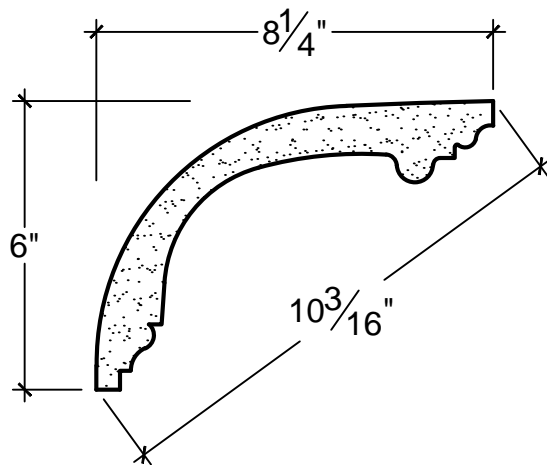

SCALE: 3" = 1'

SCALE: 3" = 1'

SCALE: 3" = 1'

67 Steuben Street  
 Brooklyn, NY 11205  
 P 718.534.7000  
 F 718.534.7040  
 www.decocraftusa.com

Design Copyright © Deco Craft USA Inc.2010.All rights reserved

NAME:

COVE

ITEM#

DC506-057

MATERIAL:

PLASTER

HEIGHT:

6"

PROJECTION:

8. 1/4"

FACE:

10. 3/16"

REPEAT:

N/A

LENGTH:

96"