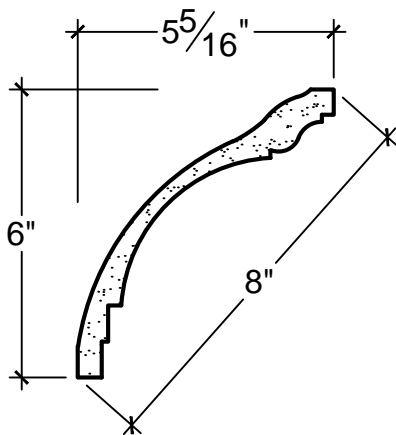

SCALE: 3" = 1'

SCALE: 3" = 1'

SCALE: 3" = 1'

67 Steuben Street
 Brooklyn, NY 11205
 P 718.534.7000
 F 718.534.7040
 www.decocraftusa.com

Design Copyright © Deco Craft USA Inc.2010.All rights reserved

NAME:

COVE

ITEM#

DC506-049

MATERIAL:

PLASTER

HEIGHT:

6"

PROJECTION:

5, 5/16"

FACE:

8"

REPEAT:

N/A

LENGTH:

96"