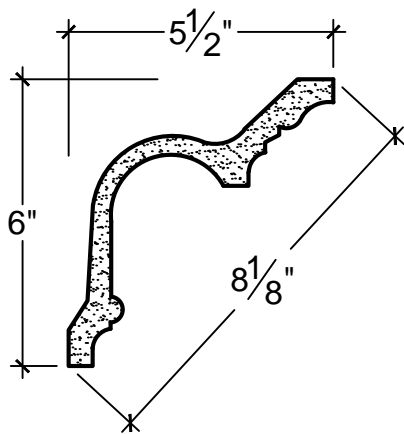

SCALE: 3" = 1'

SCALE: 3" = 1'

SCALE: 3" = 1'

67 Steuben Street  
 Brooklyn, NY 11205  
 P 718.534.7000  
 F 718.534.7040  
 www.decocraftusa.com

Design Copyright © Deco Craft USA Inc.2010.All rights reserved

NAME:

COVE

ITEM#

DC506-047A

MATERIAL:

PLASTER

HEIGHT:

6"

PROJECTION:

5. 1/2"

FACE:

8. 1/8"

REPEAT:

N/A

LENGTH:

96"