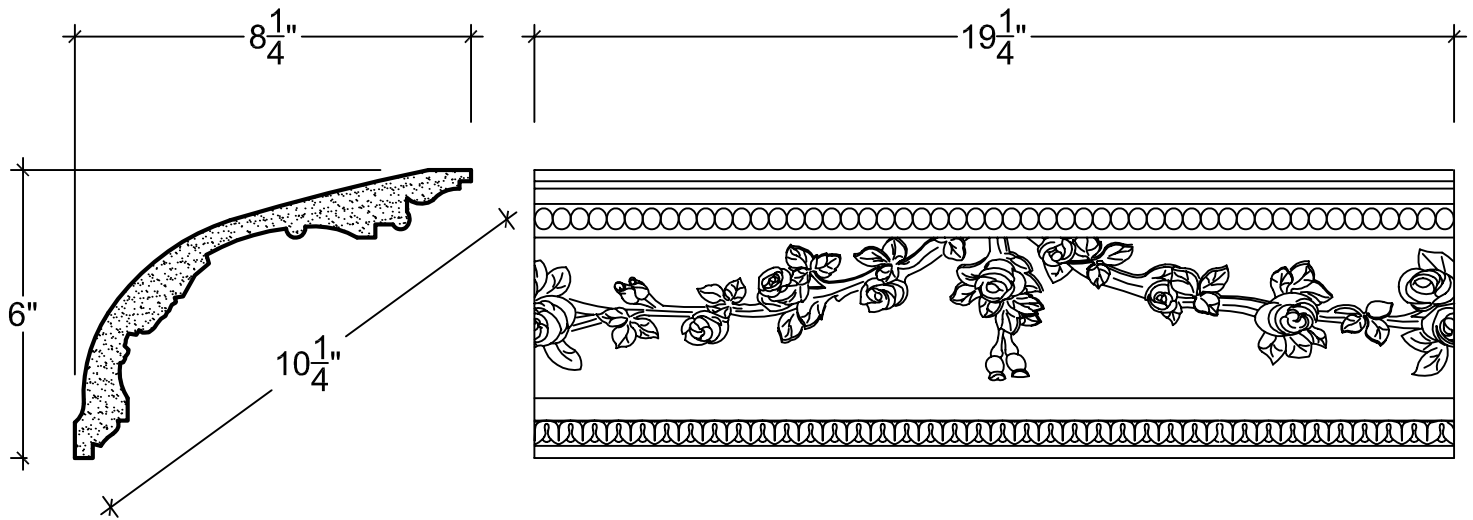

SCALE: 3" = 1'

SCALE: 3" = 1'

SCALE: 3" = 1'

67 Steuben Street
 Brooklyn, NY 11205
 P 718.534.7000
 F 718.534.7040
 www.decocraftusa.com

Design Copyright © Deco Craft USA Inc.2010.All rights reserved

NAME:

CROWN

ITEM#

DC506-046

MATERIAL:

PLASTER

HEIGHT:

6"

PROJECTION:

8-1/4"

FACE:

10-1/4"

REPEAT:

19-1/4"

LENGTH:

96"