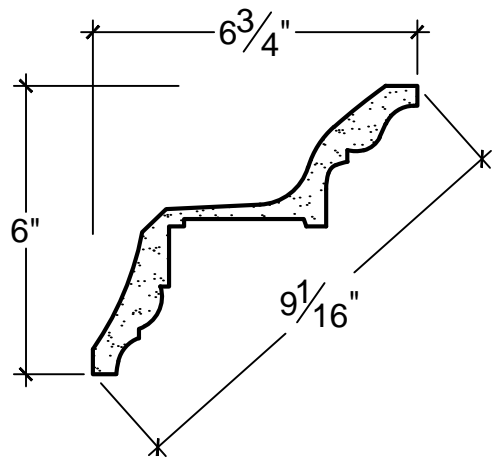

SCALE: 3" = 1'

SCALE: 3" = 1'

SCALE: 3" = 1'

67 Steuben Street
 Brooklyn, NY 11205
 P 718.534.7000
 F 718.534.7040
 www.decocraftusa.com

Design Copyright © Deco Craft USA Inc. 2010. All rights reserved

NAME:

CROWN

ITEM#

DC506-044

MATERIAL:

PLASTER

HEIGHT:

6"

PROJECTION:

6. 3/4"

FACE:

9. 1/16"

REPEAT:

N/A

LENGTH:

96"