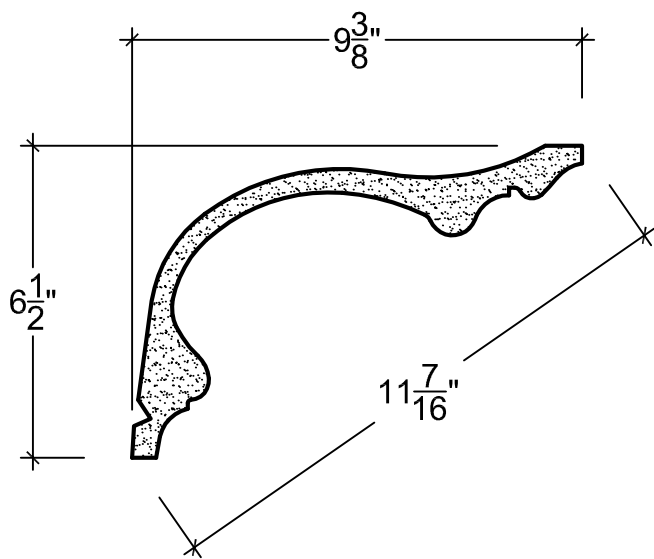

SCALE: 3" = 1'

SCALE: 3" = 1'

SCALE: 3" = 1'

67 Steuben Street
Brooklyn, NY 11205
P 718.534.7000
F 718.534.7040
www.decocraftusa.com

Design Copyright © Deco Craft USA Inc. 2010. All rights reserved

NAME:

CROWN

ITEM#

DC506-043

MATERIAL:

PLASTER

HEIGHT:

6-1/2"

PROJECTION:

9-3/8"

FACE:

11-3/8"

REPEAT:

N/A

LENGTH:

96"