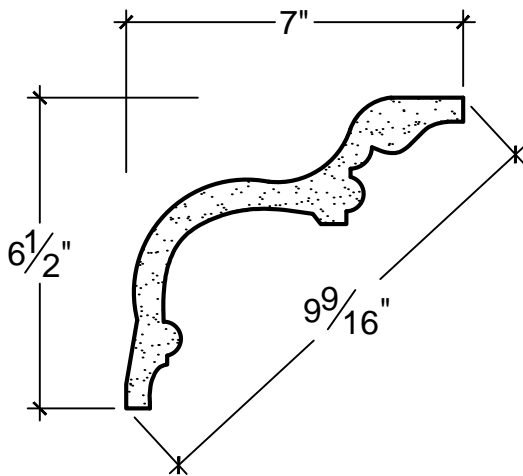

SCALE: 3" = 1'

SCALE: 3" = 1'

SCALE: 3" = 1'

67 Steuben Street  
 Brooklyn, NY 11205  
 P 718.534.7000  
 F 718.534.7040  
 www.decocraftusa.com

Design Copyright © Deco Craft USA Inc.2010.All rights reserved

NAME:

COVE

ITEM#

DC506-042

MATERIAL:

PLASTER

HEIGHT:

6. 1/2"

PROJECTION:

7"

FACE:

9. 9/16"

REPEAT:

N/A

LENGTH:

96"