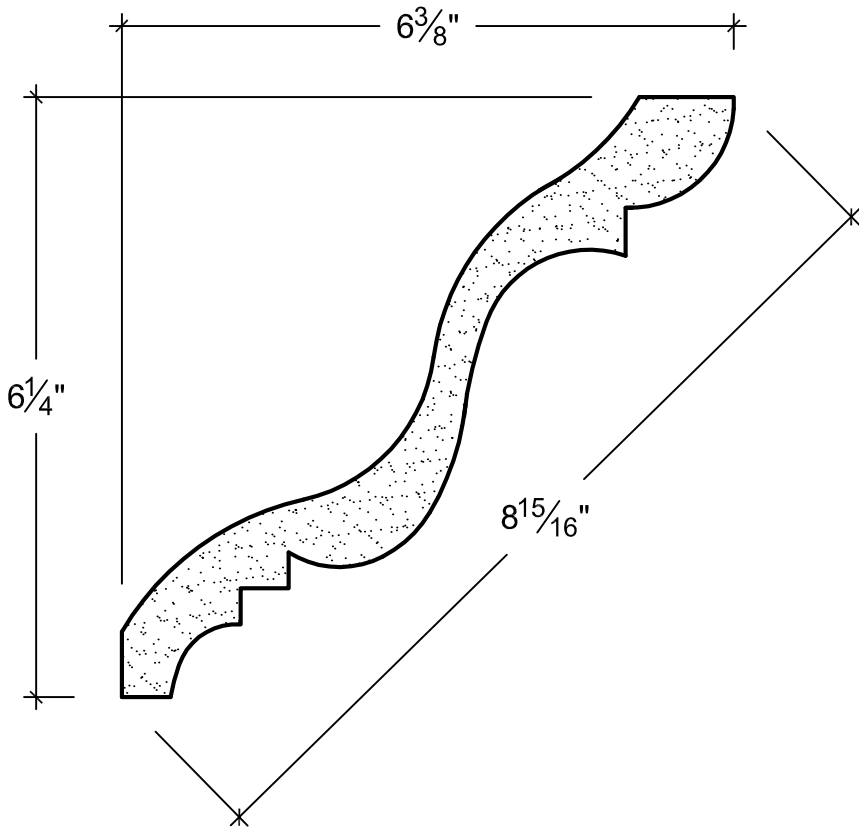

SCALE: 3" = 1'

SCALE: 6" = 1'

SCALE: 6" = 1'

67 Steuben Street  
Brooklyn, NY 11205  
P 718.534.7000  
F 718.534.7040  
www.decocraftusa.com

Design Copyright © Deco Craft USA Inc.2010.All rights reserved

NAME:

**CROWN**

ITEM#

**DC506-038**

MATERIAL:

**PLASTER**

HEIGHT:

**6-1/4"**

PROJECTION:

**6-3/8"**

FACE:

**8-15/16"**

REPEAT:

**N/A**

LENGTH:

**96"**