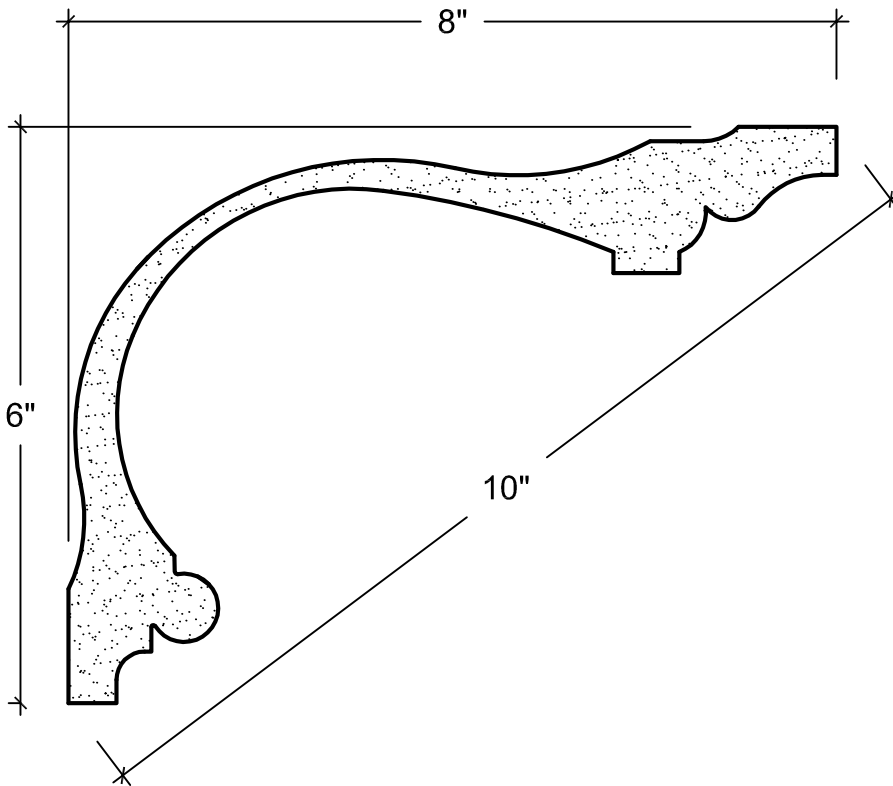

SCALE: 3" = 1'

SCALE: 6" = 1'

SCALE: 6" = 1'

67 Steuben Street  
 Brooklyn, NY 11205  
 P 718.534.7000  
 F 718.534.7040  
 www.decocraftusa.com

Design Copyright © Deco Craft USA Inc.2010.All rights reserved

NAME:

**CROWN**

ITEM#

**DC506-033**

MATERIAL:

**PLASTER**

HEIGHT:

6"

PROJECTION:

8"

FACE:

10

REPEAT:

N/A

LENGTH:

96"