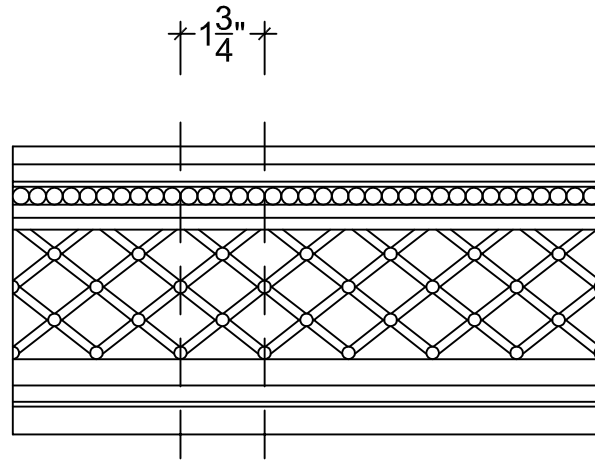

SCALE: 3" = 1'

SCALE: 3" = 1'

SCALE: 3" = 1'

67 Steuben Street  
 Brooklyn, NY 11205  
 P 718.534.7000  
 F 718.534.7040  
 www.decocraftusa.com

Design Copyright © Deco Craft USA Inc. 2010. All rights reserved

NAME:	CROWN	HEIGHT:	6"
ITEM#	DC506-032	PROJECTION:	6"
MATERIAL:	PLASTER	FACE:	8-1/2"
		REPEAT:	1-3/4"
		LENGTH:	96"