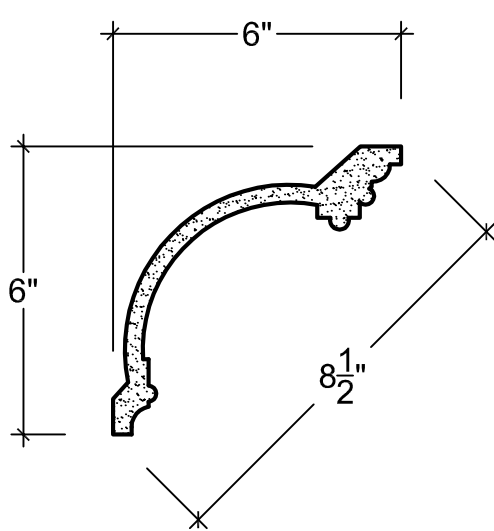

SCALE: 3" = 1'

SCALE: 3" = 1'

SCALE: 3" = 1'

67 Steuben Street  
 Brooklyn, NY 11205  
 P 718.534.7000  
 F 718.534.7040  
 www.decocraftusa.com

Design Copyright © Deco Craft USA Inc. 2010. All rights reserved

NAME:	CROWN	HEIGHT:	6"
ITEM#	DC506-032	PROJECTION:	6"
MATERIAL:	PLASTER	FACE:	8-1/2"
		REPEAT:	1-3/4"
		LENGTH:	96"