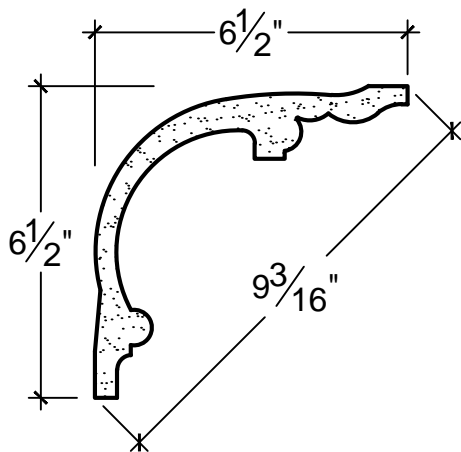

SCALE: 3" = 1'

SCALE: 3" = 1'

SCALE: 3" = 1'

67 Steuben Street  
 Brooklyn, NY 11205  
 P 718.534.7000  
 F 718.534.7040  
 www.decocraftusa.com

Design Copyright © Deco Craft USA Inc.2010.All rights reserved

NAME:

**COVE**

ITEM#

**DC506-031**

MATERIAL:

**PLASTER**

HEIGHT:

6. 1/2"

PROJECTION:

6. 1/2"

FACE:

9. 3/16"

REPEAT:

N/A

LENGTH:

96"