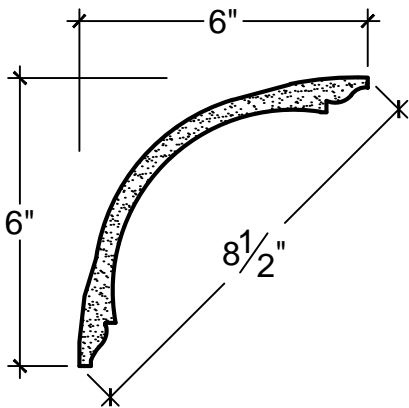

SCALE: 3" = 1'

SCALE: 3" = 1'

SCALE: 3" = 1'

67 Steuben Street
 Brooklyn, NY 11205
 P 718.534.7000
 F 718.534.7040
 www.decocraftusa.com

Design Copyright © Deco Craft USA Inc.2010.All rights reserved

NAME:

COVE

ITEM#

DC506-012

MATERIAL:

PLASTER

HEIGHT:

6"

PROJECTION:

6"

FACE:

8. 1/2"

REPEAT:

N/A

LENGTH:

96"