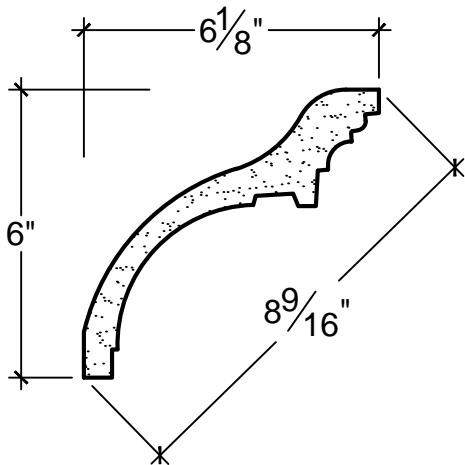

SCALE: 3" = 1'

SCALE: 3" = 1'

SCALE: 3" = 1'

67 Steuben Street
 Brooklyn, NY 11205
 P 718.534.7000
 F 718.534.7040
 www.decocraftusa.com

Design Copyright © Deco Craft USA Inc.2010.All rights reserved

NAME:

COVE

ITEM#

DC506-011

MATERIAL:

PLASTER

HEIGHT:

6"

PROJECTION:

6. 1/8"

FACE:

8. 9/16"

REPEAT:

N/A

LENGTH:

96"