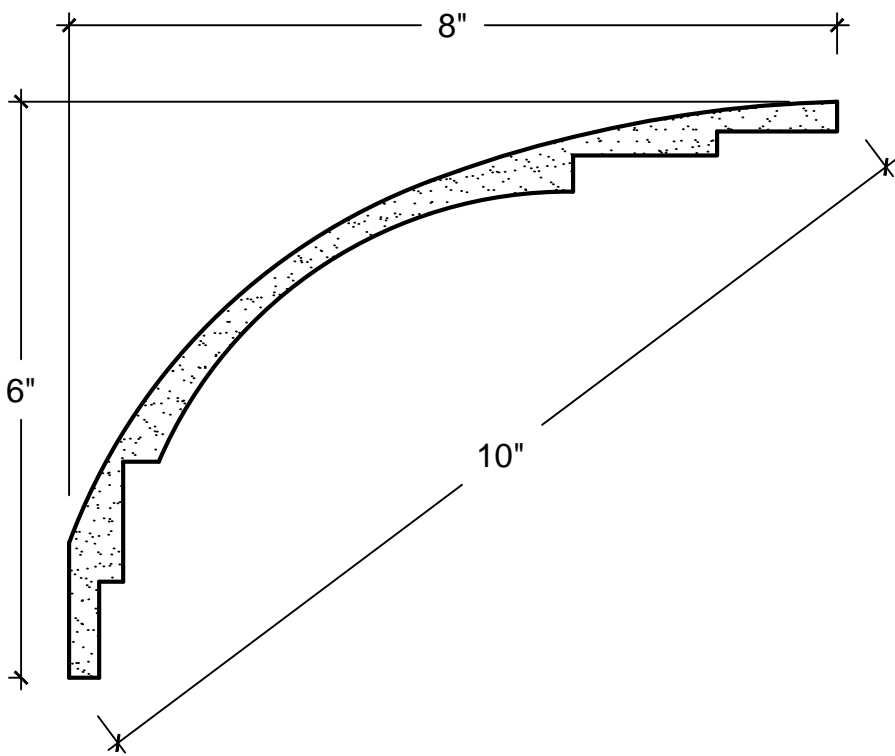

SCALE: 3" = 1'

SCALE: 6" = 1'

SCALE: 6" = 1'

67 Steuben Street  
 Brooklyn, NY 11205  
 P 718.534.7000  
 F 718.534.7040  
 www.decocraftusa.com

Design Copyright © Deco Craft USA Inc. 2010. All rights reserved

NAME:

**CROWN**

ITEM#

**DC506-010**

MATERIAL:

**PLASTER**

HEIGHT:

**6"**

PROJECTION:

**8"**

FACE:

**10"**

REPEAT:

**N/A**

LENGTH:

**96"**