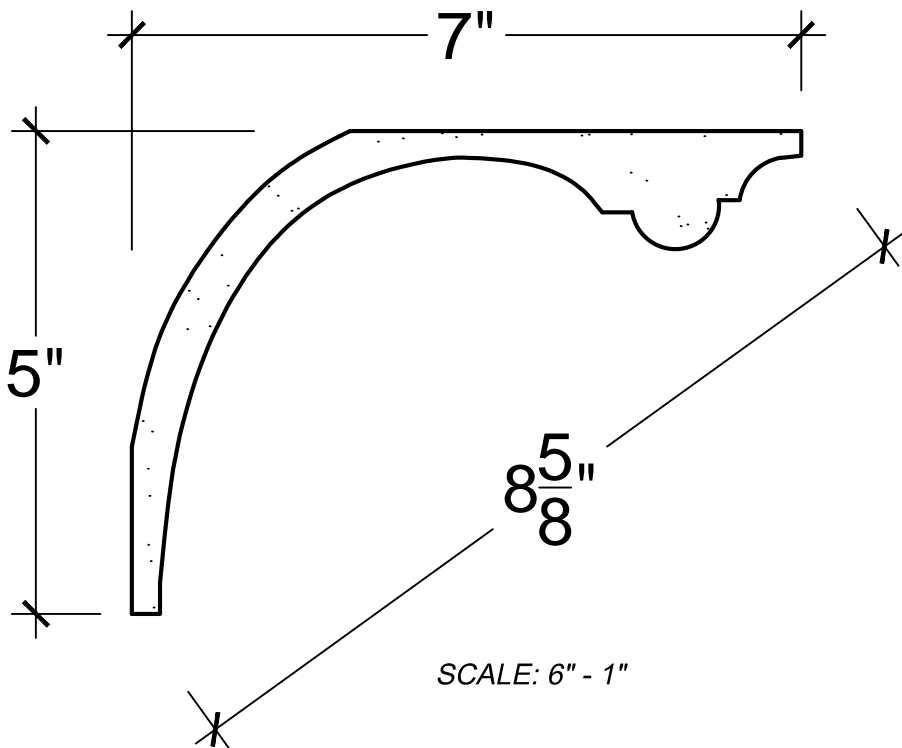

SCALE: 6" - 1"

SCALE: 6" - 1"

SCALE: 6" - 1"

67 Steuben Street  
 Brooklyn, NY 11205  
 P 718.534.7000  
 F 718.534.7040  
 www.decocraftusa.com

Design Copyright © Deco Craft USA Inc.2010.All rights reserved

NAME:	COVE	HEIGHT:	5"
ITEM#	DC505-384	PROJECTION:	7"
MATERIAL:	PLASTER	FACE:	8. 5/8"
		REPEAT:	N/A
		LENGTH:	96"