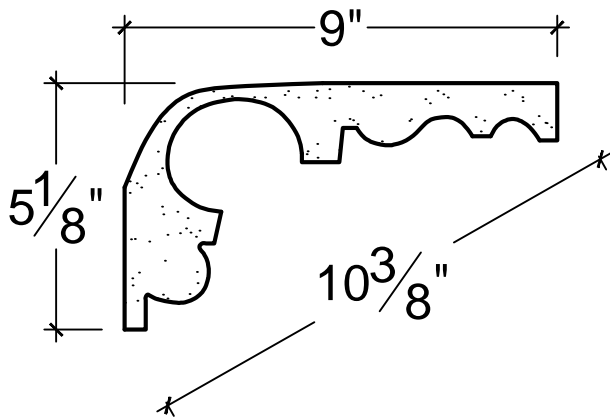

SCALE: 3" - 1"

SCALE: 3" - 1"

SCALE: 3" - 1"

67 Steuben Street  
 Brooklyn, NY 11205  
 P 718.534.7000  
 F 718.534.7040  
 www.decocraftusa.com

Design Copyright © Deco Craft USA Inc.2010.All rights reserved

NAME:	CROWN	HEIGHT:	5. 1/8"
ITEM#	DC505-376	PROJECTION:	9"
MATERIAL:	PLASTER	FACE:	10. 3/8"
		REPEAT:	N/A
		LENGTH:	96"