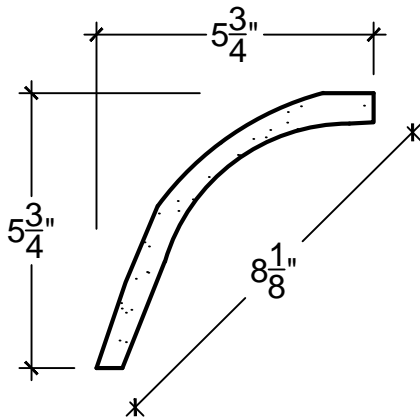

SCALE: 3" - 1"

SCALE: 3" - 1"

SCALE: 3" - 1"

67 Steuben Street
 Brooklyn, NY 11205
 P 718.534.7000
 F 718.534.7040
 www.decocraftusa.com

Design Copyright © Deco Craft USA Inc.2010.All rights reserved

NAME:	COVE	HEIGHT:	5. 3/4"
ITEM#	DC505-371	PROJECTION:	5. 3/4"
MATERIAL:	PLASTER	FACE:	8. 1/8"
		REPEAT:	N/A
		LENGTH:	96"