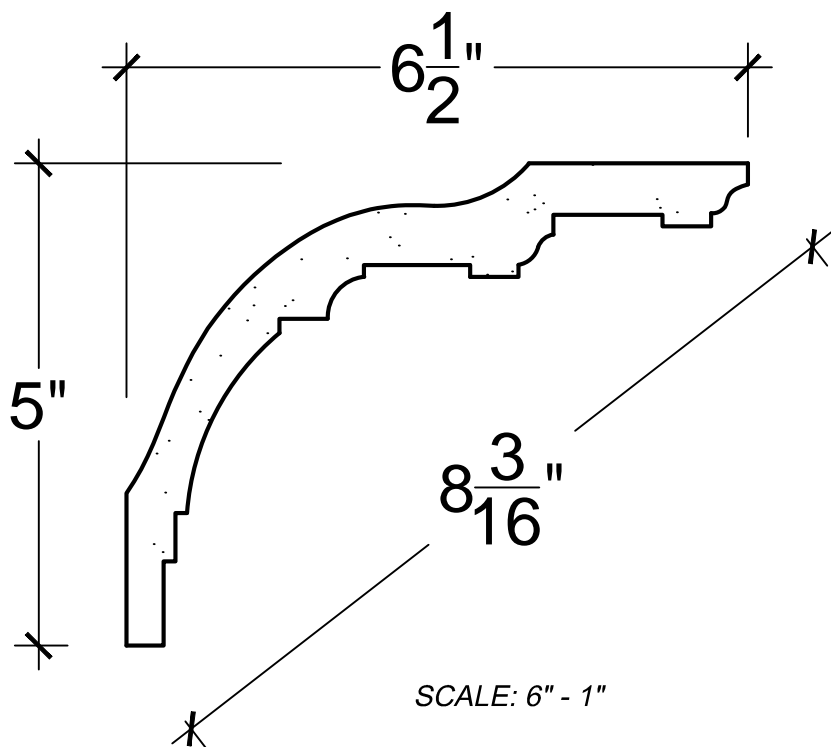

SCALE: 6" - 1"

SCALE: 6" - 1"

SCALE: 6" - 1"

67 Steuben Street  
 Brooklyn, NY 11205  
 P 718.534.7000  
 F 718.534.7040  
 www.decocraftusa.com

Design Copyright © Deco Craft USA Inc.2010.All rights reserved

NAME:

**CROWN**

ITEM#

**DC505-366**

MATERIAL:

**PLASTER**

HEIGHT:

**5"**

PROJECTION:

**6. 1/2"**

FACE:

**8. 3/16"**

REPEAT:

**N/A**

LENGTH:

**96"**