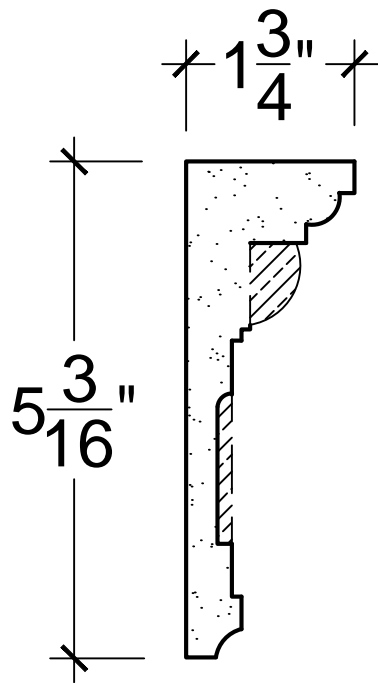

SCALE: 6" - 1"

SCALE: 6" - 1"

SCALE: 6" - 1"

67 Steuben Street  
 Brooklyn, NY 11205  
 P 718.534.7000  
 F 718.534.7040  
 www.decocraftusa.com

Design Copyright © Deco Craft USA Inc.2010.All rights reserved

NAME:

**CROWN**

ITEM#

**DC505-364**

MATERIAL:

**PLASTER**

HEIGHT:

5. 3/16"

PROJECTION:

1. 3/4"

FACE:

N/A

REPEAT:

4. 5/8"

LENGTH:

96"