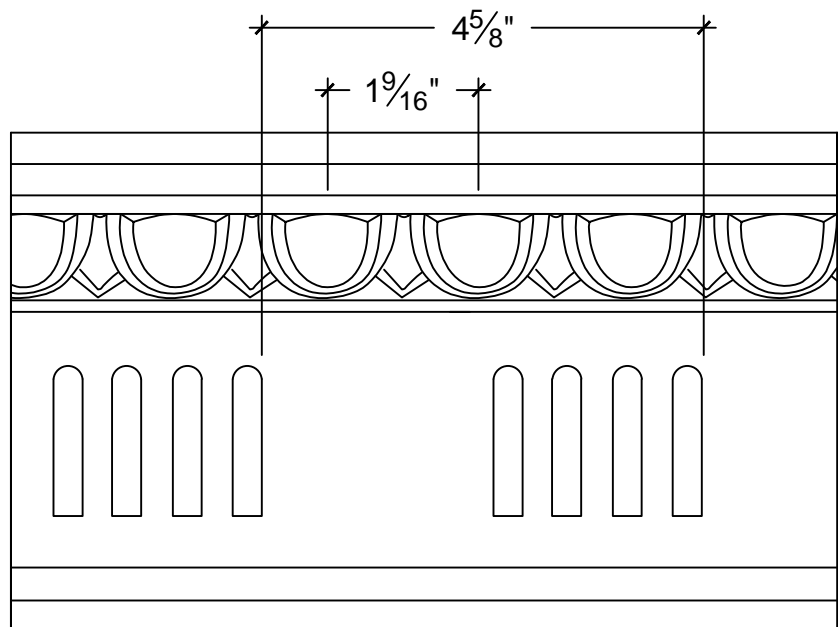

SCALE: 6" - 1"

SCALE: 6" - 1"

SCALE: 6" - 1"

67 Steuben Street  
 Brooklyn, NY 11205  
 P 718.534.7000  
 F 718.534.7040  
 www.decocraftusa.com

Design Copyright © Deco Craft USA Inc.2010.All rights reserved

NAME:

**CROWN**

ITEM#

**DC505-364**

MATERIAL:

**PLASTER**

HEIGHT:

5. 3/16"

PROJECTION:

1. 3/4"

FACE:

N/A

REPEAT:

4. 5/8"

LENGTH:

96"