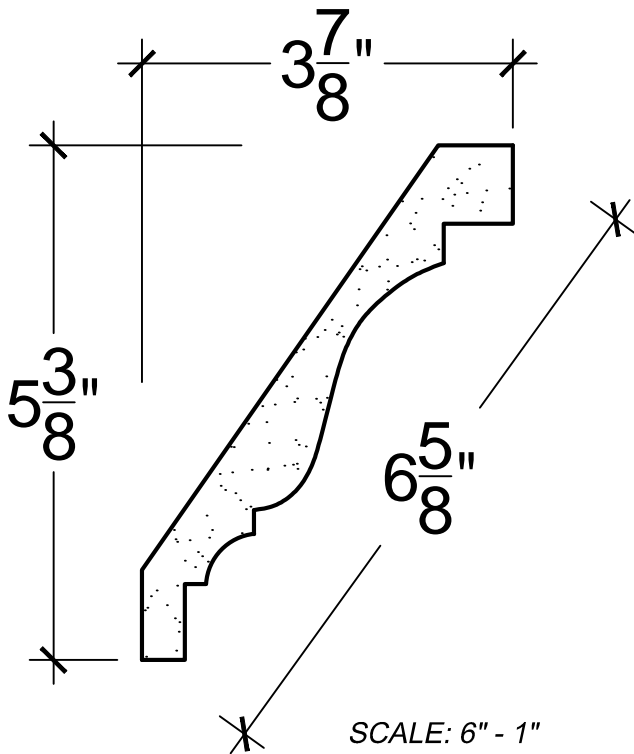

SCALE: 6" - 1"

SCALE: 6" - 1"

SCALE: 6" - 1"

67 Steuben Street
 Brooklyn, NY 11205
 P 718.534.7000
 F 718.534.7040
 www.decocraftusa.com

Design Copyright © Deco Craft USA Inc.2010.All rights reserved

NAME:

CROWN

ITEM#

DC505-363

MATERIAL:

PLASTER

HEIGHT:

5. 3/8"

PROJECTION:

3. 7/8"

FACE:

6. 5/8"

REPEAT:

N/A

LENGTH:

96"