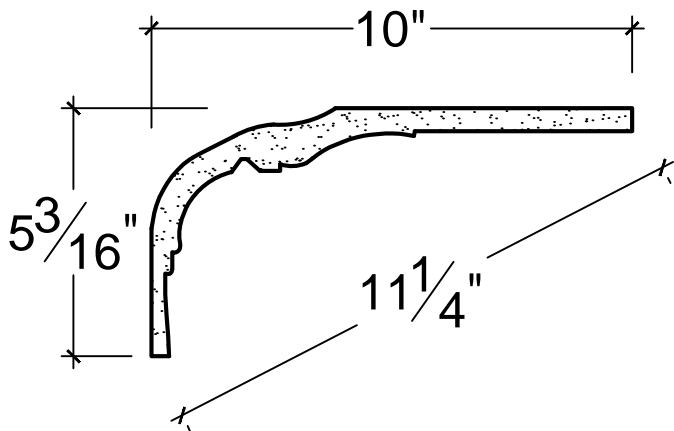

SCALE: 3" - 1"

SCALE: 3" - 1"

SCALE: 3" - 1"

67 Steuben Street
 Brooklyn, NY 11205
 P 718.534.7000
 F 718.534.7040
 www.decocraftusa.com

Design Copyright © Deco Craft USA Inc.2010.All rights reserved

NAME:	CROWN	HEIGHT:	5. 3/16"
ITEM#	DC505-362	PROJECTION:	10"
MATERIAL:	PLASTER	FACE:	11. 1/4"
		REPEAT:	N/A
		LENGTH:	96"