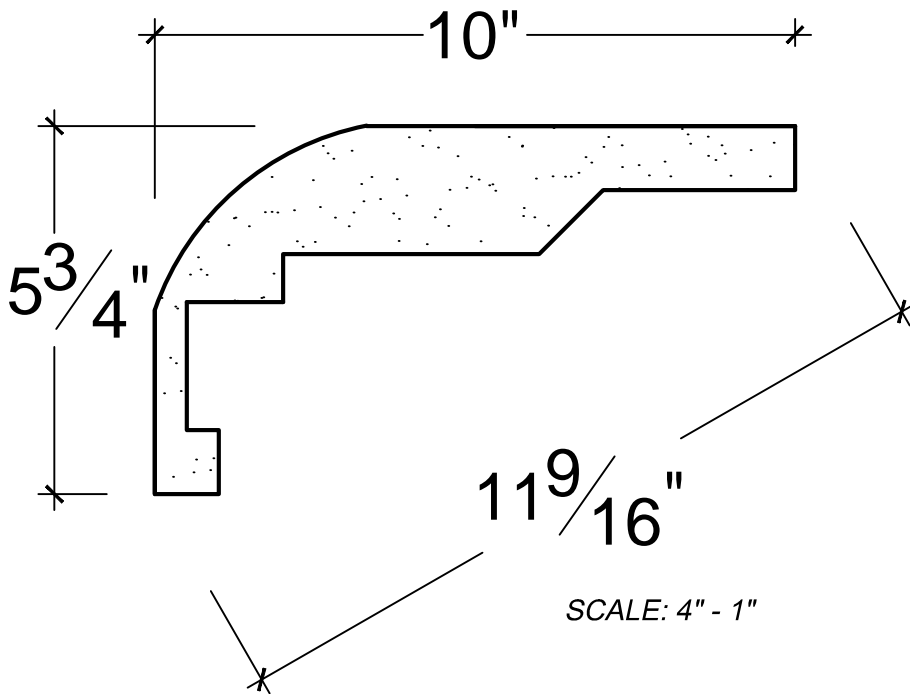

SCALE: 4" - 1"

SCALE: 4" - 1"

SCALE: 4" - 1"

67 Steuben Street
 Brooklyn, NY 11205
 P 718.534.7000
 F 718.534.7040
 www.decocraftusa.com

Design Copyright © Deco Craft USA Inc.2010.All rights reserved

NAME:	CROWN	HEIGHT:	5. 3/4"
ITEM#	DC505-360	PROJECTION:	10"
MATERIAL:	PLASTER	FACE:	11. 9/16"
		REPEAT:	N/A
		LENGTH:	96"