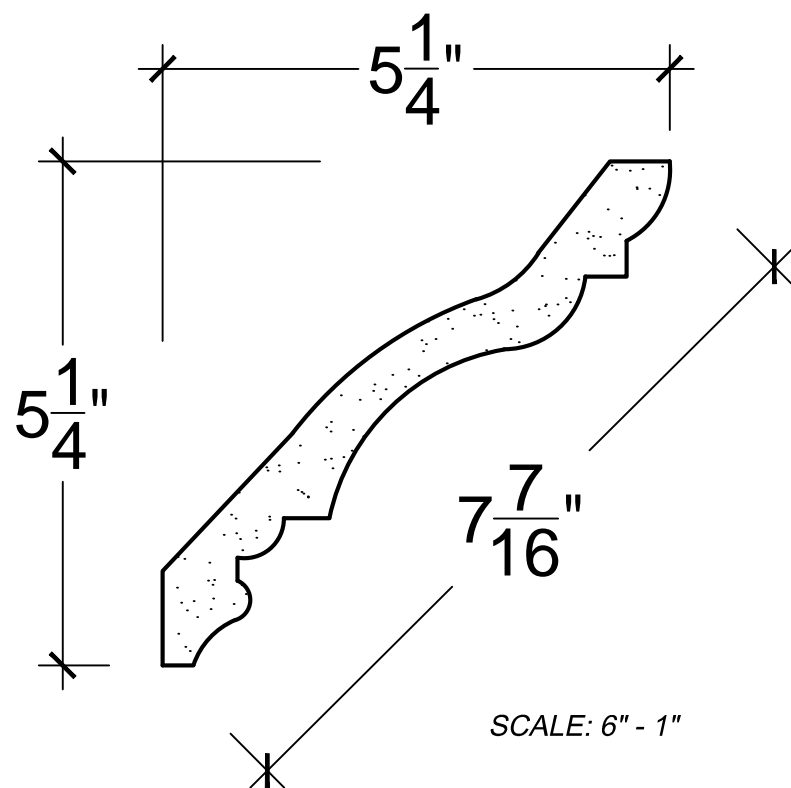

SCALE: 6" - 1"

SCALE: 6" - 1"

SCALE: 6" - 1"

67 Steuben Street
 Brooklyn, NY 11205
 P 718.534.7000
 F 718.534.7040
 www.decocraftusa.com

Design Copyright © Deco Craft USA Inc.2010.All rights reserved

NAME:

CROWN

ITEM#

DC505-341

MATERIAL:

PLASTER

HEIGHT:

5. 1/4"

PROJECTION:

5. 1/4"

FACE:

7. 7/16"

REPEAT:

N/A

LENGTH:

96"