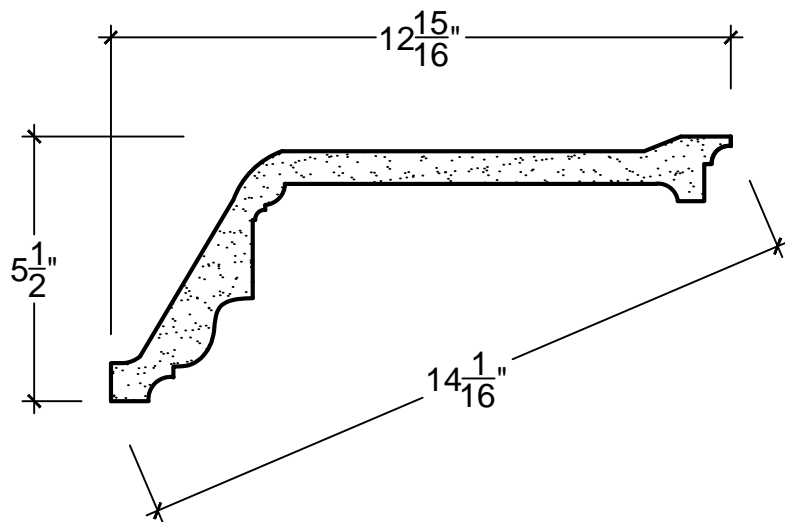

SCALE: 3" - 1"

SCALE: 3" - 1"

SCALE: 3" - 1"

67 Steuben Street
 Brooklyn, NY 11205
 P 718.534.7000
 F 718.534.7040
 www.decocraftusa.com

Design Copyright © Deco Craft USA Inc.2010.All rights reserved

NAME:	CROWN	HEIGHT:	5. 1/2"
ITEM#	DC505-338	PROJECTION:	12. 15/16"
MATERIAL:	PLASTER	FACE:	14. 1/16"
		REPEAT:	N/A
		LENGTH:	96"