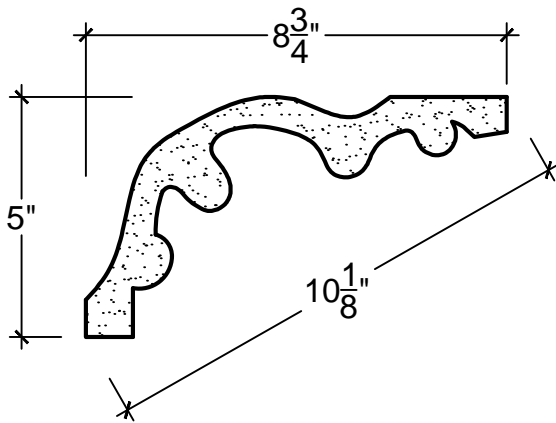

SCALE: 3" - 1"

SCALE: 3" - 1"

SCALE: 3" - 1"

67 Steuben Street
 Brooklyn, NY 11205
 P 718.534.7000
 F 718.534.7040
 www.decocraftusa.com

Design Copyright © Deco Craft USA Inc.2010.All rights reserved

| | | | |
|-----------|-----------|-------------|----------|
| NAME: | CROWN | HEIGHT: | 5" |
| ITEM# | DC505-336 | PROJECTION: | 8. 3/4" |
| MATERIAL: | PLASTER | FACE: | 10 .1/8" |
| | | REPEAT: | N/A |
| | | LENGTH: | 96" |