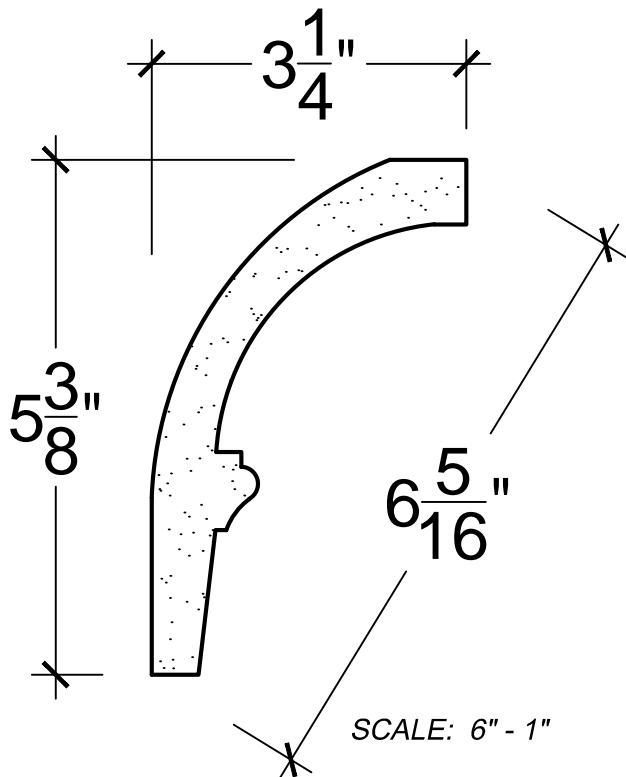

SCALE: 6" - 1"

SCALE: 6" - 1"

SCALE: 6" - 1"

67 Steuben Street
 Brooklyn, NY 11205
 P 718.534.7000
 F 718.534.7040
 www.decocraftusa.com

Design Copyright © Deco Craft USA Inc.2010.All rights reserved

NAME:	COVE	HEIGHT:	5. 3/8"
ITEM#	DC505-322	PROJECTION:	3. 1/4"
MATERIAL:	PLASTER	FACE:	6. 5/16"
		REPEAT:	N/A
		LENGTH:	96"