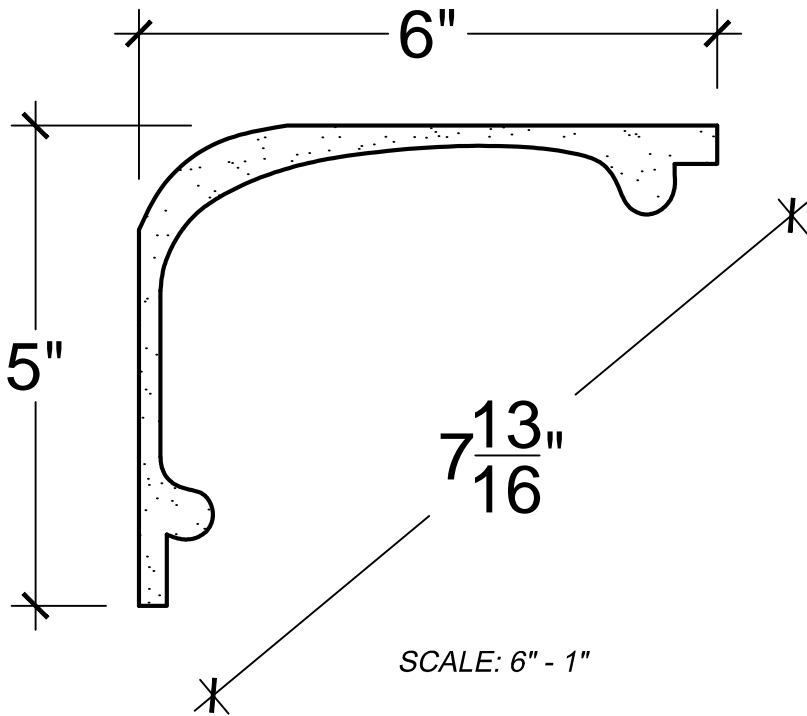

SCALE: 6" - 1"

SCALE: 6" - 1"

SCALE: 6" - 1"

67 Steuben Street  
 Brooklyn, NY 11205  
 P 718.534.7000  
 F 718.534.7040  
 www.decocraftusa.com

Design Copyright © Deco Craft USA Inc.2010.All rights reserved

NAME:

**COVE**

ITEM#

**DC505-303**

MATERIAL:

**PLASTER**

HEIGHT:

5"

PROJECTION:

6"

FACE:

7. 13/16"

REPEAT:

N/A

LENGTH:

96"