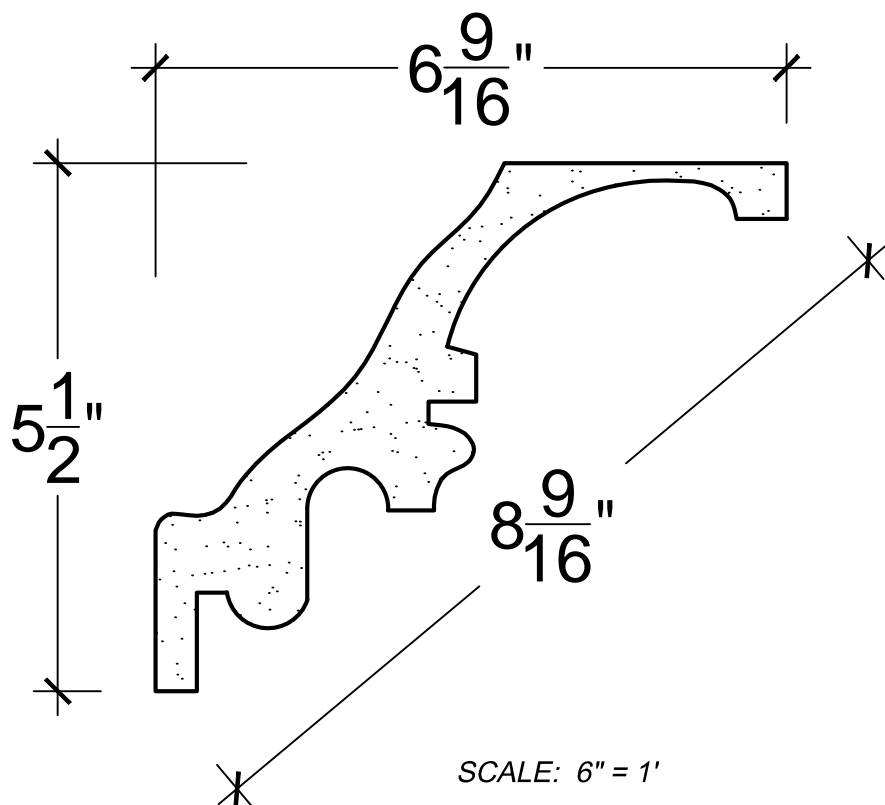

SCALE: 6" = 1'

SCALE: 6" = 1'

SCALE: 6" = 1'

67 Steuben Street
 Brooklyn, NY 11205
 P 718.534.7000
 F 718.534.7040
 www.decocraftusa.com

Design Copyright © Deco Craft USA Inc.2010.All rights reserved

NAME:

CROWN

ITEM#

DC505-292

MATERIAL:

PLASTER

HEIGHT:

5. 1/2"

PROJECTION:

6. 9/16"

FACE:

8. 9/16"

REPEAT:

N/A

LENGTH:

96"