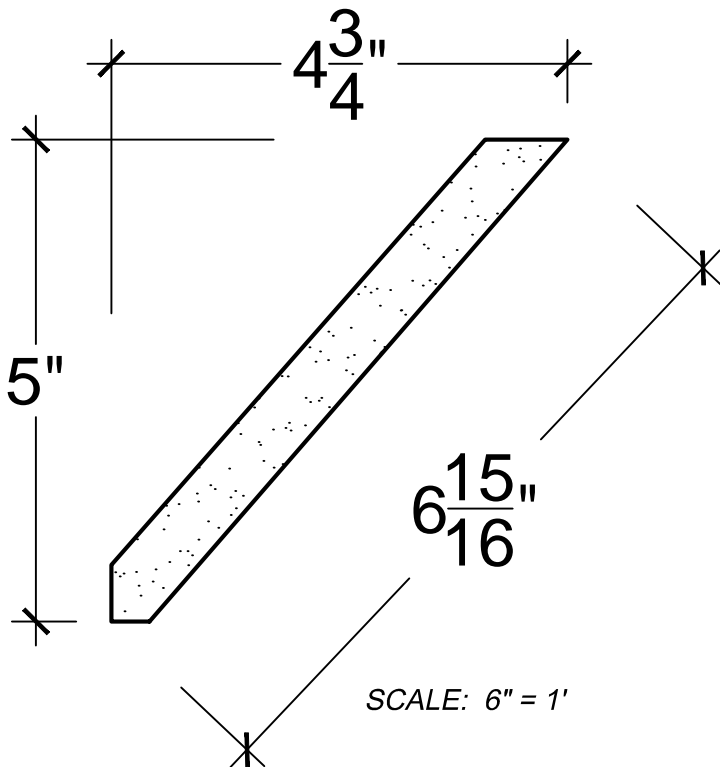

SCALE: 6" = 1'

SCALE: 6" = 1'

SCALE: 6" = 1'

67 Steuben Street
 Brooklyn, NY 11205
 P 718.534.7000
 F 718.534.7040
 www.decocraftusa.com

Design Copyright © Deco Craft USA Inc.2010.All rights reserved

NAME:

CROWN

ITEM#

DC505-279

MATERIAL:

PLASTER

HEIGHT:

5"

PROJECTION:

4. 3/4"

FACE:

6. 15/16"

REPEAT:

N/A

LENGTH:

96"