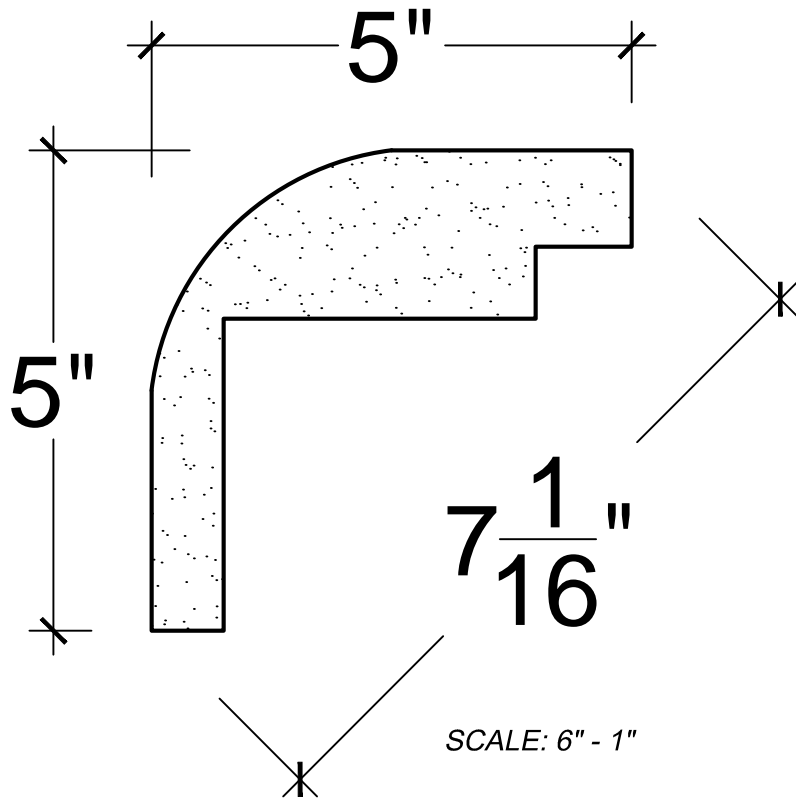

SCALE: 6" - 1"

SCALE: 6" - 1"

SCALE: 6" - 1"

67 Steuben Street
 Brooklyn, NY 11205
 P 718.534.7000
 F 718.534.7040
 www.decocraftusa.com

Design Copyright © Deco Craft USA Inc.2010.All rights reserved

NAME:	CROWN	HEIGHT:	5"
ITEM#	DC505-274B	PROJECTION:	5"
MATERIAL:	PLASTER	FACE:	7. 1/16"
		REPEAT:	N/A
		LENGTH:	96"